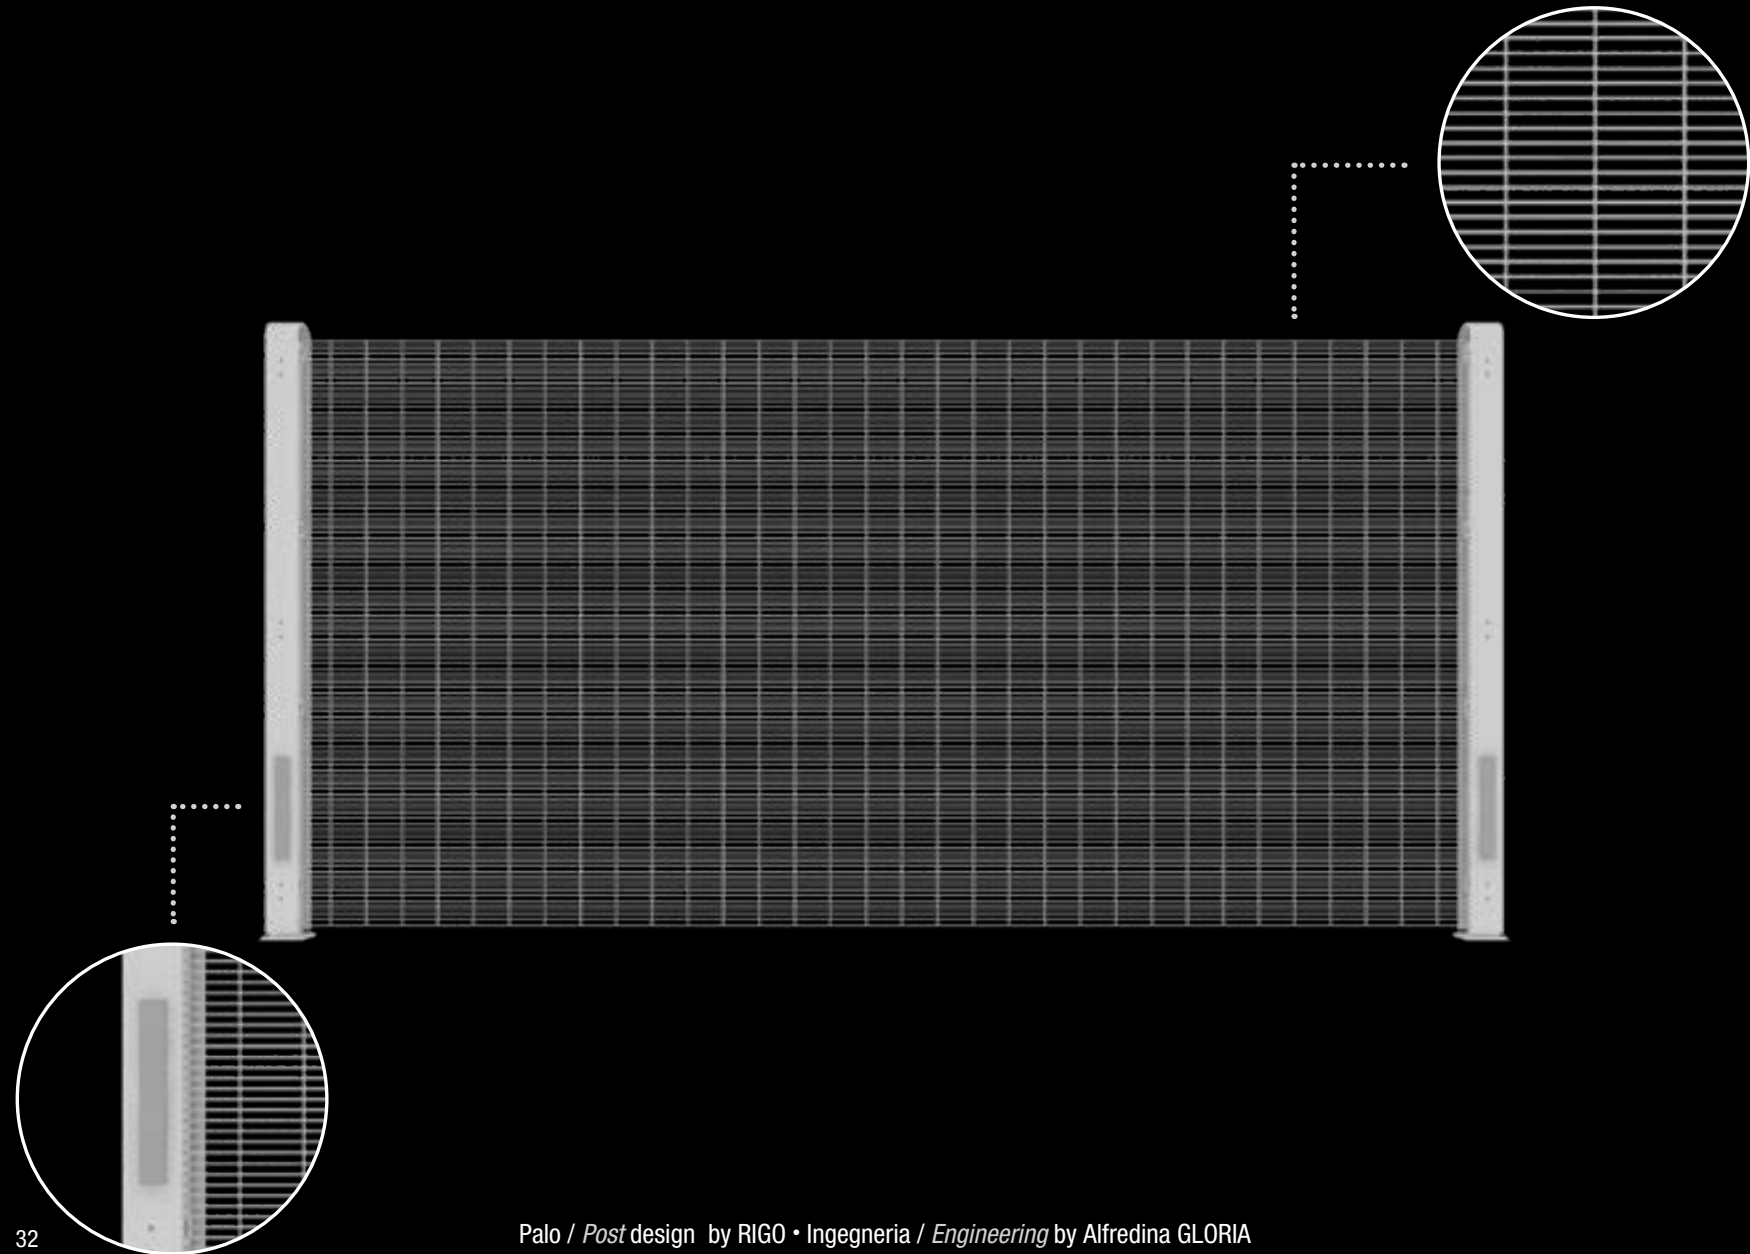

Securifor® Pannello
La massima protezione che non rinuncia allo stile

Securifor® Panel
Security with style